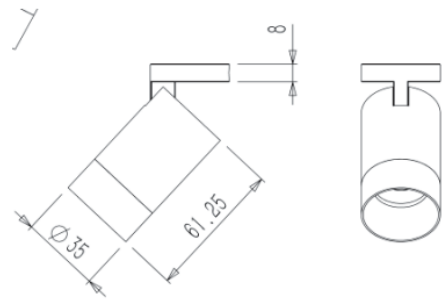

ADO SURFACE MAG

Specification

Chip	Citizen / Bridgelux
Bin/Step	3-Step Macadam Ellipse.
Weight	- kg
Finishing	Black / Custom finish
IP Rating	IP20
Power	6W
Operating Temp	Ta=-25°C TO 50°C (Tc max=60°C)
Cover/Lens	Lens
Mounting	Magnets
Power Feed	Hardwire Tail or Male / Female Connectors
Control	0-10V / 1-10V / DALI
Certification	CE
Lifetime	50,000Hours @ 25 °C

Beam Angle	15° - 25°
Color Temperature	3000K - 4000K
Color Rendering	≥ 90
Rated Lumen Output	450 lm

Performance Data

Supply Voltage	36vf
Supply Current	150mA

Photometric Data

Lamp=435 lm
Max=1 276.4 cd