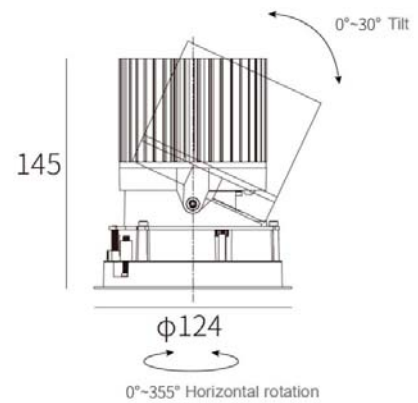

ELLA-DS115-G-25W

Specification

Type	Downlight
Cutout	Ø115mm.
Glare Cut Off Angle	40°
Weight	0.55 kg
Frame	Die-cast aluminum (matt white)
Cone	Aluminum (mirror finish)
Driver	Remote
IP Rating	IP20
Power	25W

Beam Angle	15°, 24°, 36°, 60°
Color Temperature	2700K, 3000K, 4000K
Color Rendering	≥ 90
Rated Lumen Output	2000lm

Light Body Color

Reflective Cup Color

Driver Specifications

Model Number	Driver LC 36W 700-850mA flexC SR SNC4
Dimming	Non-Dimmable
Operating Voltage	AC200-240V
Power Consumption(with Driver)	36W
Dimension	L:147 W:43 H:30
Weight	0.097 kg.

Cone color

Photometric Data