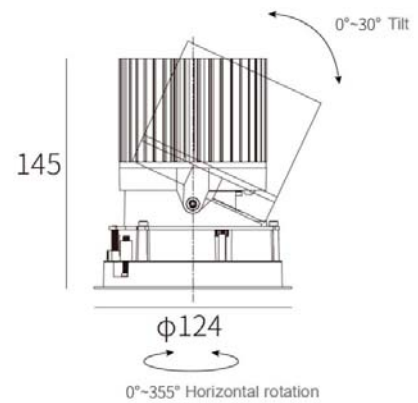

ELLA-DS115-G-35W

Specification

Type	Downlight
Cutout	Ø115mm.
Glare Cut Off Angle	40°
Weight	0.55 kg
Frame	Die-cast aluminum (matt white)
Cone	Aluminum (mirror finish)
Driver	Remote
IP Rating	IP20
Power	35W

Beam Angle	15°, 24°, 36°, 60°
Color Temperature	2700K, 3000K, 4000K
Color Rendering	≥ 90
Rated Lumen Output	2800lm

Light Body Color

Reflective Cup Color

Driver Specifications

Model Number	Driver LC 36W 700-850mA flexC SR SNC4
Dimming	Non-Dimmable
Operating Voltage	AC200-240V
Power Consumption(with Driver)	36W
Dimension	L:147 W:43 H:30
Weight	0.097 kg.

Cone color

Photometric Data