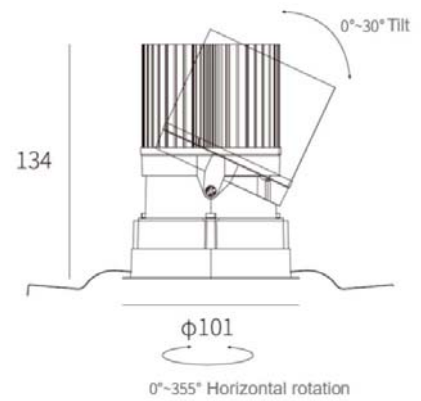

**ELLA-DS95-G-15W**

**Specification**

Type	Downlight
Cutout	Ø95mm.
Glare Cut Off Angle	40°
Weight	0.45 kg
Frame	Die-cast aluminum (matt white)
Cone	Aluminum (mirror finish)
Driver	Remote
IP Rating	IP20
Power	15W

Beam Angle	15°, 24°, 36°, 60°
Color Temperature	2700K, 3000K, 4000K
Color Rendering	≥ 90
Rated Lumen Output	1200lm

**Light Body Color**

**Reflective Cup Color**

**Driver Specifications**

Model Number	Driver LC 25W 450-600mA flexc SR SNC4
Dimming	Non-Dimmable
Operating Voltage	AC200-240V
Power Consumption(with Driver)	25W
Dimension	L:147 W:43 H:30
Weight	0.076 kg.

**Cone color**

**Photometric Data**