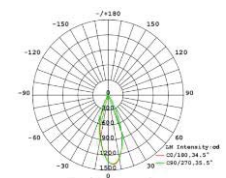

**ELLA-SH60H-G-10W**

**Specification**

Type	Downlight
Cutout	Ø60mm.
Glare Cut Off Angle	40°
Weight	0.35 kg
Frame	Die-cast aluminum (matt white)
Cone	Aluminum (mirror finish)
Driver	Remote
IP Rating	IP20 , IP40
Power	10W
Beam Angle	17° , 25° , 36° , 60°
Color Temperature	3000K , 3500K , 4000K
Color Rendering	≥ 90
Rated Lumen Output	600lm

**Driver Specifications**

Model Number	-
Dimming	Non-Dimmable
Operating Voltage	AC200-240V
Power Consumption(with Driver)	10W
Dimension	L:100 W:36 H:27
Weight	0.2 kg.

**Photometric Data**

Beam Angle 17°

Beam Angle 25°

Beam Angle 36°

Beam Angle 60°

**Cone color**

Deep Gray

Matte White

Champagne Gold

Rose Gold

Bronzing