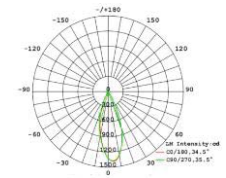

**ELLA-SH60H-G-10W**

**Specification**

Type	Downlight
Cutout	Ø60mm.
Glare Cut Off Angle	40°
Weight	0.35 kg
Frame	Die-cast aluminum (matt white)
Cone	Aluminum (mirror finish)
Driver	Remote
IP Rating	IP20 , IP40
Power	10W
Beam Angle	17° , 25° , 36° , 60°
Color Temperature	3000K , 3500K , 4000K
Color Rendering	≥ 90
Rated Lumen Output	600lm

**Driver Specifications**

Model Number	-
Dimming	Non-Dimmable
Operating Voltage	AC200-240V
Power Consumption(with Driver)	10W
Dimension	L:100 W:36 H:27
Weight	0.2 kg.

**Photometric Data**

Beam Angle 17°

Beam Angle 25°

Beam Angle 36°

Beam Angle 60°

**Cone color**

Deep Gray

Matte White

Champagne Gold

Rose Gold

Bronzing