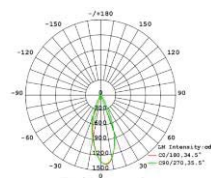

**ELLA-SH60H-G-10W**

**Specification**

Type	Downlight
Cutout	Ø60mm.
Glare Cut Off Angle	40°
Weight	0.35 kg
Frame	Die-cast aluminum (matt white)
Cone	Aluminum (mirror finish)
Driver	Remote
IP Rating	IP20 , IP40
Power	10W
Beam Angle	17° , 25° , 36° , 60°
Color Temperature	3000K , 3500K , 4000K
Color Rendering	≥ 90
Rated Lumen Output	600lm

**Driver Specifications**

Model Number	-
Dimming	Non-Dimmable
Operating Voltage	AC200-240V
Power Consumption(with Driver)	10W
Dimension	L:100 W:36 H:27
Weight	0.2 kg.

**Photometric Data**

Beam Angle 17°

Beam Angle 25°

Beam Angle 36°

Beam Angle 60°

**Cone color**

Deep Gray

Matte White

Champagne Gold

Rose Gold

Bronzing