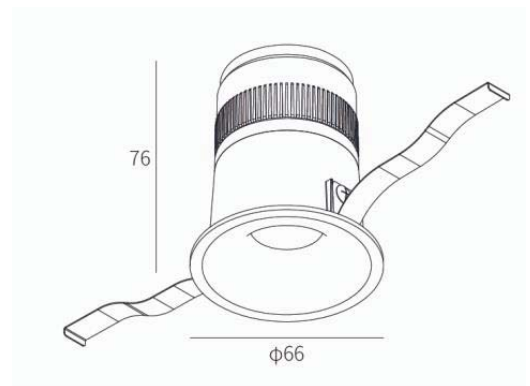

**ELLA-SH60H-G-10W**

**Specification**

Type	Downlight
Cutout	Ø60mm.
Glare Cut Off Angle	40°
Weight	0.35 kg
Frame	Die-cast aluminum (matt white)
Cone	Aluminum (mirror finish)
Driver	Remote
IP Rating	IP20 , IP40
Power	10W
Beam Angle	17° , 25° , 36° , 60°
Color Temperature	3000K , 3500K , 4000K
Color Rendering	≥ 90
Rated Lumen Output	600lm

**Driver Specifications**

Model Number	-
Dimming	Non-Dimmable
Operating Voltage	AC200-240V
Power Consumption(with Driver)	10W
Dimension	L:100 W:36 H:27
Weight	0.2 kg.

**Photometric Data**

Beam Angle 17°

Beam Angle 25°

Beam Angle 36°

Beam Angle 60°

**Cone color**

Deep Gray

Matte White

Champagne Gold

Rose Gold

Bronzing