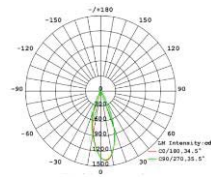

**ELLA-SH60H-G-10W**

**Specification**

Type	Downlight
Cutout	Ø60mm.
Glare Cut Off Angle	40°
Weight	0.35 kg
Frame	Die-cast aluminum (matt white)
Cone	Aluminum (mirror finish)
Driver	Remote
IP Rating	IP20 , IP40
Power	10W
Beam Angle	17° , 25° , 36° , 60°
Color Temperature	3000K , 3500K , 4000K
Color Rendering	≥ 90
Rated Lumen Output	600lm

**Driver Specifications**

Model Number	-
Dimming	Non-Dimmable
Operating Voltage	AC200-240V
Power Consumption(with Driver)	10W
Dimension	L:100 W:36 H:27
Weight	0.2 kg.

**Photometric Data**

Beam Angle 17°

Beam Angle 25°

Beam Angle 36°

Beam Angle 60°

**Cone color**

Deep Gray

Matte White

Champagne Gold

Rose Gold

Bronzing