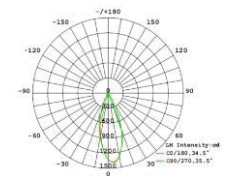

ELLA-SH75H-G-12W

Specification

Type	Downlight
Cutout	Ø75mm.
Glare Cut Off Angle	40°
Weight	0.35 kg
Frame	Die-cast aluminum (matt white)
Cone	Aluminum (mirror finish)
Driver	Remote
IP Rating	IP20 , IP40
Power	12W
Beam Angle	15° , 24° , 36° , 60°
Color Temperature	3000K , 3500K , 4000K
Color Rendering	≥ 90
Rated Lumen Output	720lm

Driver Specifications

Model Number	-
Dimming	Non-Dimmable
Operating Voltage	AC200-240V
Power Consumption(with Driver)	10W
Dimension	L:100 W:36 H:27
Weight	0.2 kg.

Photometric Data

Beam Angle 17°

Beam Angle 25°

Beam Angle 36°

Beam Angle 60°

Cone color

Deep Gray

Matte White

Champagne Gold

Rose Gold

Bronzing