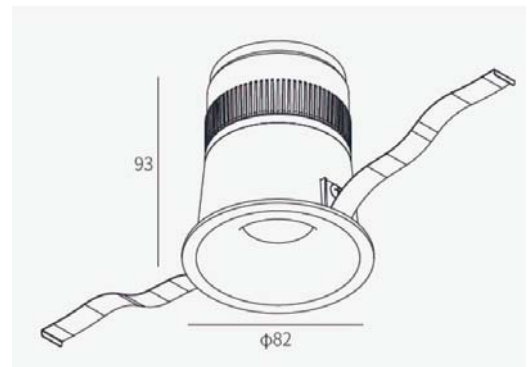

ELLA-SH75H-G-12W

Specification

Type	Downlight
Cutout	Ø75mm.
Glare Cut Off Angle	40°
Weight	0.35 kg
Frame	Die-cast aluminum (matt white)
Cone	Aluminum (mirror finish)
Driver	Remote
IP Rating	IP20 , IP40
Power	12W
Beam Angle	15° , 24° , 36° , 60°
Color Temperature	3000K , 3500K , 4000K
Color Rendering	≥ 90
Rated Lumen Output	720lm

Driver Specifications

Model Number	-
Dimming	Non-Dimmable
Operating Voltage	AC200-240V
Power Consumption(with Driver)	10W
Dimension	L:100 W:36 H:27
Weight	0.2 kg.

Photometric Data

Beam Angle 17°

Beam Angle 25°

Beam Angle 36°

Beam Angle 60°

Cone color

Deep Gray

Matte White

Champagne Gold

Rose Gold

Bronzing