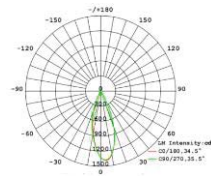

ELLA-SH75H-G-12W

Specification

Type	Downlight
Cutout	Ø75mm.
Glare Cut Off Angle	40°
Weight	0.35 kg
Frame	Die-cast aluminum (matt white)
Cone	Aluminum (mirror finish)
Driver	Remote
IP Rating	IP20 , IP40
Power	12W
Beam Angle	15° , 24° , 36° , 60°
Color Temperature	3000K , 3500K , 4000K
Color Rendering	≥ 90
Rated Lumen Output	720lm

Driver Specifications

Model Number	-
Dimming	Non-Dimmable
Operating Voltage	AC200-240V
Power Consumption(with Driver)	10W
Dimension	L:100 W:36 H:27
Weight	0.2 kg.

Photometric Data

Beam Angle 17°

Beam Angle 25°

Beam Angle 36°

Beam Angle 60°

Cone color

Deep Gray

Matte White

Champagne Gold

Rose Gold

Bronzing