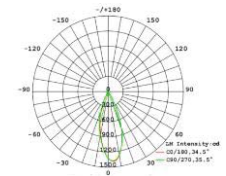

ELLA-SH75H-G-12W

Specification

Type	Downlight
Cutout	Ø75mm.
Glare Cut Off Angle	40°
Weight	0.35 kg
Frame	Die-cast aluminum (matt white)
Cone	Aluminum (mirror finish)
Driver	Remote
IP Rating	IP20 , IP40
Power	12W
Beam Angle	15° , 24° , 36° , 60°
Color Temperature	3000K , 3500K , 4000K
Color Rendering	≥ 90
Rated Lumen Output	720lm

Driver Specifications

Model Number	-
Dimming	Non-Dimmable
Operating Voltage	AC200-240V
Power Consumption(with Driver)	10W
Dimension	L:100 W:36 H:27
Weight	0.2 kg.

Photometric Data

Beam Angle 17°

Beam Angle 25°

Beam Angle 36°

Beam Angle 60°

Cone color

Deep Gray

Matte White

Champagne Gold

Rose Gold

Bronzing