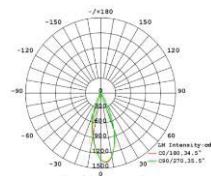

ELLA-SH75H-G-12W

Specification

Type	Downlight
Cutout	Ø75mm.
Glare Cut Off Angle	40°
Weight	0.35 kg
Frame	Die-cast aluminum (matt white)
Cone	Aluminum (mirror finish)
Driver	Remote
IP Rating	IP20 , IP40
Power	12W
Beam Angle	15° , 24° , 36° , 60°
Color Temperature	3000K , 3500K , 4000K
Color Rendering	≥ 90
Rated Lumen Output	720lm

Driver Specifications

Model Number	-
Dimming	Non-Dimmable
Operating Voltage	AC200-240V
Power Consumption(with Driver)	10W
Dimension	L:100 W:36 H:27
Weight	0.2 kg.

Photometric Data

Beam Angle 17°

Beam Angle 25°

Beam Angle 36°

Beam Angle 60°

Cone color

Deep Gray

Matte White

Champagne Gold

Rose Gold

Bronzing