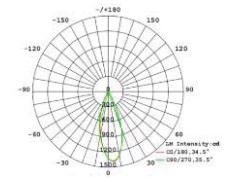

ELLA-SH75H-G

Specification

Type	Downlight
Cutout	Ø75mm.
Glare Cut Off Angle	40°
Weight	0.35 kg
Frame	Die-cast aluminum (matt white)
Cone	Aluminum (mirror finish)
Driver	Remote
IP Rating	IP20 , IP40
Power	15W
Beam Angle	15° , 24° , 36° , 60°
Color Temperature	3000K , 3500K , 4000K
Color Rendering	≥ 90
Rated Lumen Output	900lm

Driver Specifications

Model Number	-
Dimming	Non-Dimmable
Operating Voltage	AC200-240V
Power Consumption(with Driver)	10W
Dimension	L:100 W:36 H:27
Weight	0.2 kg.

Photometric Data

Beam Angle 17°

Beam Angle 25°

Beam Angle 36°

Beam Angle 60°

Cone color

Deep Gray

Matte White

Champagne Gold

Rose Gold

Bronzing