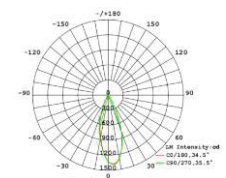

ELLA-SH75H-G

Specification

Type	Downlight
Cutout	Ø75mm.
Glare Cut Off Angle	40°
Weight	0.35 kg
Frame	Die-cast aluminum (matt white)
Cone	Aluminum (mirror finish)
Driver	Remote
IP Rating	IP20 , IP40
Power	15W
Beam Angle	15° , 24° , 36° , 60°
Color Temperature	3000K , 3500K , 4000K
Color Rendering	≥ 90
Rated Lumen Output	900lm

Driver Specifications

Model Number	-
Dimming	Non-Dimmable
Operating Voltage	AC200-240V
Power Consumption(with Driver)	10W
Dimension	L:100 W:36 H:27
Weight	0.2 kg.

Photometric Data

Beam Angle 17°

Beam Angle 25°

Beam Angle 36°

Beam Angle 60°

Cone color

Deep Gray

Matte White

Champagne Gold

Rose Gold

Bronzing