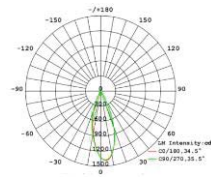

ELLA-SH75H-G

Specification

Type	Downlight
Cutout	Ø75mm.
Glare Cut Off Angle	40°
Weight	0.35 kg
Frame	Die-cast aluminum (matt white)
Cone	Aluminum (mirror finish)
Driver	Remote
IP Rating	IP20 , IP40
Power	15W
Beam Angle	15° , 24° , 36° , 60°
Color Temperature	3000K , 3500K , 4000K
Color Rendering	≥ 90
Rated Lumen Output	900lm

Driver Specifications

Model Number	-
Dimming	Non-Dimmable
Operating Voltage	AC200-240V
Power Consumption(with Driver)	10W
Dimension	L:100 W:36 H:27
Weight	0.2 kg.

Photometric Data

Beam Angle 17°

Beam Angle 25°

Beam Angle 36°

Beam Angle 60°

Cone color

Deep Gray

Matte White

Champagne Gold

Rose Gold

Bronzing