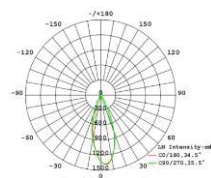

ELLA-SH75H-G

Specification

Type	Downlight
Cutout	Ø75mm.
Glare Cut Off Angle	40°
Weight	0.35 kg
Frame	Die-cast aluminum (matt white)
Cone	Aluminum (mirror finish)
Driver	Remote
IP Rating	IP20 , IP40
Power	15W
Beam Angle	15° , 24° , 36° , 60°
Color Temperature	3000K , 3500K , 4000K
Color Rendering	≥ 90
Rated Lumen Output	900lm

Driver Specifications

Model Number	-
Dimming	Non-Dimmable
Operating Voltage	AC200-240V
Power Consumption(with Driver)	10W
Dimension	L:100 W:36 H:27
Weight	0.2 kg.

Photometric Data

Beam Angle 17°

Beam Angle 25°

Beam Angle 36°

Beam Angle 60°

Cone color

Deep Gray

Matte White

Champagne Gold

Rose Gold

Bronzing