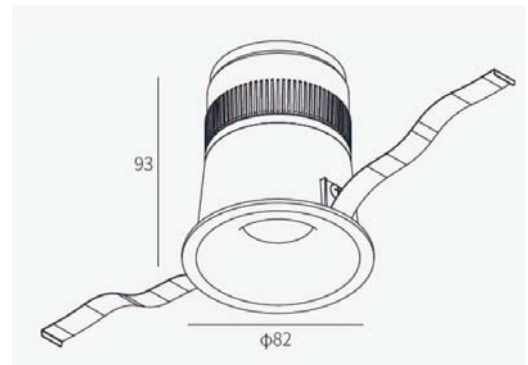

ELLA-SH75H-G

Specification

Type	Downlight
Cutout	Ø75mm.
Glare Cut Off Angle	40°
Weight	0.35 kg
Frame	Die-cast aluminum (matt white)
Cone	Aluminum (mirror finish)
Driver	Remote
IP Rating	IP20 , IP40
Power	15W
Beam Angle	15° , 24° , 36° , 60°
Color Temperature	3000K , 3500K , 4000K
Color Rendering	≥ 90
Rated Lumen Output	900lm

Driver Specifications

Model Number	-
Dimming	Non-Dimmable
Operating Voltage	AC200-240V
Power Consumption(with Driver)	10W
Dimension	L:100 W:36 H:27
Weight	0.2 kg.

Photometric Data

Beam Angle 17°

Beam Angle 25°

Beam Angle 36°

Beam Angle 60°

Cone color

Deep Gray

Matte White

Champagne Gold

Rose Gold

Bronzing