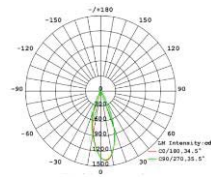

**ELLA-SH75H-G-7W**

**Specification**

Type	Downlight
Cutout	Ø75mm.
Glare Cut Off Angle	40°
Weight	0.35 kg
Frame	Die-cast aluminum (matt white)
Cone	Aluminum (mirror finish)
Driver	Remote
IP Rating	IP20 , IP40
Power	7W
Beam Angle	15° , 24° , 36° , 60°
Color Temperature	3000K , 3500K , 4000K
Color Rendering	≥ 90
Rated Lumen Output	420lm

**Driver Specifications**

Model Number	-
Dimming	Non-Dimmable
Operating Voltage	AC200-240V
Power Consumption(with Driver)	10W
Dimension	L:100 W:36 H:27
Weight	0.2 kg.

**Photometric Data**

Beam Angle 17°

Beam Angle 25°

Beam Angle 36°

Beam Angle 60°

**Cone color**

Deep Gray

Matte White

Champagne Gold

Rose Gold

Bronzing