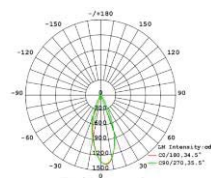

**ELLA-SH75H-G-7W**

**Specification**

Type	Downlight
Cutout	Ø75mm.
Glare Cut Off Angle	40°
Weight	0.35 kg
Frame	Die-cast aluminum (matt white)
Cone	Aluminum (mirror finish)
Driver	Remote
IP Rating	IP20 , IP40
Power	7W
Beam Angle	15° , 24° , 36° , 60°
Color Temperature	3000K , 3500K , 4000K
Color Rendering	≥ 90
Rated Lumen Output	420lm

**Driver Specifications**

Model Number	-
Dimming	Non-Dimmable
Operating Voltage	AC200-240V
Power Consumption(with Driver)	10W
Dimension	L:100 W:36 H:27
Weight	0.2 kg.

**Photometric Data**

Beam Angle 17°

Beam Angle 25°

Beam Angle 36°

Beam Angle 60°

**Cone color**

Deep Gray

Matte White

Champagne Gold

Rose Gold

Bronzing