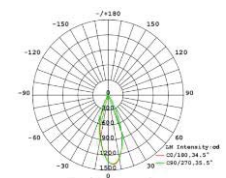

**ELLA-SH75H-G-7W**

**Specification**

Type	Downlight
Cutout	Ø75mm.
Glare Cut Off Angle	40°
Weight	0.35 kg
Frame	Die-cast aluminum (matt white)
Cone	Aluminum (mirror finish)
Driver	Remote
IP Rating	IP20 , IP40
Power	7W
Beam Angle	15° , 24° , 36° , 60°
Color Temperature	3000K , 3500K , 4000K
Color Rendering	≥ 90
Rated Lumen Output	420lm

**Driver Specifications**

Model Number	-
Dimming	Non-Dimmable
Operating Voltage	AC200-240V
Power Consumption(with Driver)	10W
Dimension	L:100 W:36 H:27
Weight	0.2 kg.

**Photometric Data**

Beam Angle 17°

Beam Angle 25°

Beam Angle 36°

Beam Angle 60°

**Cone color**

Deep Gray

Matte White

Champagne Gold

Rose Gold

Bronzing