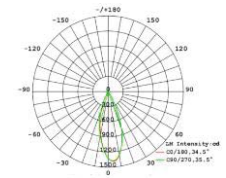

**ELLA-SH75H-G-7W**

**Specification**

Type	Downlight
Cutout	Ø75mm.
Glare Cut Off Angle	40°
Weight	0.35 kg
Frame	Die-cast aluminum (matt white)
Cone	Aluminum (mirror finish)
Driver	Remote
IP Rating	IP20 , IP40
Power	7W
Beam Angle	15° , 24° , 36° , 60°
Color Temperature	3000K , 3500K , 4000K
Color Rendering	≥ 90
Rated Lumen Output	420lm

**Driver Specifications**

Model Number	-
Dimming	Non-Dimmable
Operating Voltage	AC200-240V
Power Consumption(with Driver)	10W
Dimension	L:100 W:36 H:27
Weight	0.2 kg.

**Photometric Data**

Beam Angle 17°

Beam Angle 25°

Beam Angle 36°

Beam Angle 60°

**Cone color**

Deep Gray

Matte White

Champagne Gold

Rose Gold

Bronzing