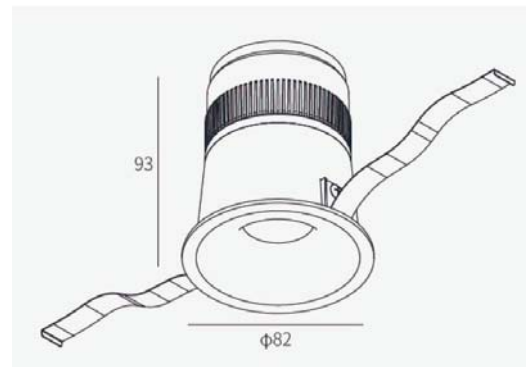

**ELLA-SH75H-G-7W**

**Specification**

Type	Downlight
Cutout	Ø75mm.
Glare Cut Off Angle	40°
Weight	0.35 kg
Frame	Die-cast aluminum (matt white)
Cone	Aluminum (mirror finish)
Driver	Remote
IP Rating	IP20 , IP40
Power	7W
Beam Angle	15° , 24° , 36° , 60°
Color Temperature	3000K , 3500K , 4000K
Color Rendering	≥ 90
Rated Lumen Output	420lm

**Driver Specifications**

Model Number	-
Dimming	Non-Dimmable
Operating Voltage	AC200-240V
Power Consumption(with Driver)	10W
Dimension	L:100 W:36 H:27
Weight	0.2 kg.

**Photometric Data**

Beam Angle 17°

Beam Angle 25°

Beam Angle 36°

Beam Angle 60°

**Cone color**

Deep Gray

Matte White

Champagne Gold

Rose Gold

Bronzing