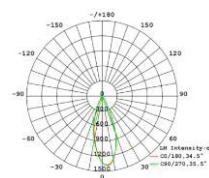

**ELLA-SQ75-G-10W**

**Specification**

Type	Downlight
Cutout	Ø75mm.
Glare Cut Off Angle	40°
Weight	0.35 kg
Frame	Die-cast aluminum (matt white)
Cone	Aluminum (mirror finish)
Driver	Remote
IP Rating	IP20 , IP40
Power	10W
Beam Angle	15° , 24° , 36° , 60°
Color Temperature	3000K , 3500K , 4000K
Color Rendering	≥ 90
Rated Lumen Output	600lm

**Driver Specifications**

Model Number	-
Dimming	Non-Dimmable
Operating Voltage	AC200-240V
Power Consumption(with Driver)	10W
Dimension	L:100 W:36 H:27
Weight	0.2 kg.

**Photometric Data**

Beam Angle 17°

Beam Angle 25°

Beam Angle 36°

Beam Angle 60°

**Cone color**