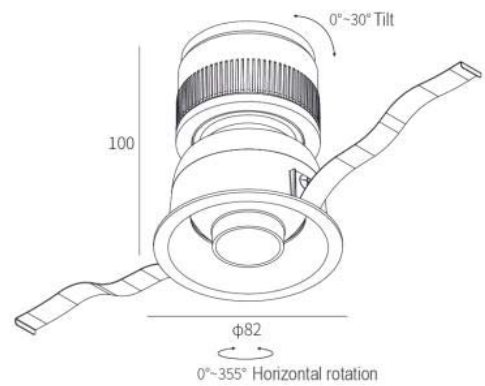

**ELLA-SQ75-G-10W**

**Specification**

Type	Downlight
Cutout	Ø75mm.
Glare Cut Off Angle	40°
Weight	0.35 kg
Frame	Die-cast aluminum (matt white)
Cone	Aluminum (mirror finish)
Driver	Remote
IP Rating	IP20 , IP40
Power	10W
Beam Angle	15° , 24° , 36° , 60°
Color Temperature	3000K , 3500K , 4000K
Color Rendering	≥ 90
Rated Lumen Output	600lm

**Driver Specifications**

Model Number	-
Dimming	Non-Dimmable
Operating Voltage	AC200-240V
Power Consumption(with Driver)	10W
Dimension	L:100 W:36 H:27
Weight	0.2 kg.

**Photometric Data**

Beam Angle 17°

Beam Angle 25°

Beam Angle 36°

Beam Angle 60°

**Cone color**