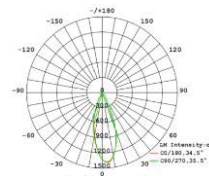

**ELLA-SQ75-G-10W**

**Specification**

Type	Downlight
Cutout	Ø75mm.
Glare Cut Off Angle	40°
Weight	0.35 kg
Frame	Die-cast aluminum (matt white)
Cone	Aluminum (mirror finish)
Driver	Remote
IP Rating	IP20 , IP40
Power	10W
Beam Angle	15° , 24° , 36° , 60°
Color Temperature	3000K , 3500K , 4000K
Color Rendering	≥ 90
Rated Lumen Output	600lm

**Driver Specifications**

Model Number	-
Dimming	Non-Dimmable
Operating Voltage	AC200-240V
Power Consumption(with Driver)	10W
Dimension	L:100 W:36 H:27
Weight	0.2 kg.

**Photometric Data**

Beam Angle 17°

Beam Angle 25°

Beam Angle 36°

Beam Angle 60°

**Cone color**