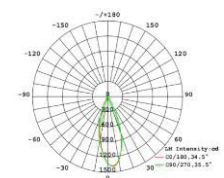

**ELLA-SQ75-G-10W**

**Specification**

Type	Downlight
Cutout	Ø75mm.
Glare Cut Off Angle	40°
Weight	0.35 kg
Frame	Die-cast aluminum (matt white)
Cone	Aluminum (mirror finish)
Driver	Remote
IP Rating	IP20 , IP40
Power	10W
Beam Angle	15° , 24° , 36° , 60°
Color Temperature	3000K , 3500K , 4000K
Color Rendering	≥ 90
Rated Lumen Output	600lm

**Driver Specifications**

Model Number	-
Dimming	Non-Dimmable
Operating Voltage	AC200-240V
Power Consumption(with Driver)	10W
Dimension	L:100 W:36 H:27
Weight	0.2 kg.

**Photometric Data**

Beam Angle 17°

Beam Angle 25°

Beam Angle 36°

Beam Angle 60°

**Cone color**