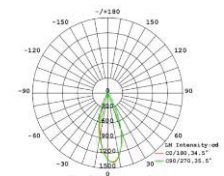

**ELLA-SQ75-G-10W**

**Specification**

Type	Downlight
Cutout	Ø75mm.
Glare Cut Off Angle	40°
Weight	0.35 kg
Frame	Die-cast aluminum (matt white)
Cone	Aluminum (mirror finish)
Driver	Remote
IP Rating	IP20 , IP40
Power	10W
Beam Angle	15° , 24° , 36° , 60°
Color Temperature	3000K , 3500K , 4000K
Color Rendering	≥ 90
Rated Lumen Output	600lm

**Driver Specifications**

Model Number	-
Dimming	Non-Dimmable
Operating Voltage	AC200-240V
Power Consumption(with Driver)	10W
Dimension	L:100 W:36 H:27
Weight	0.2 kg.

**Photometric Data**

Beam Angle 17°

Beam Angle 25°

Beam Angle 36°

Beam Angle 60°

**Cone color**