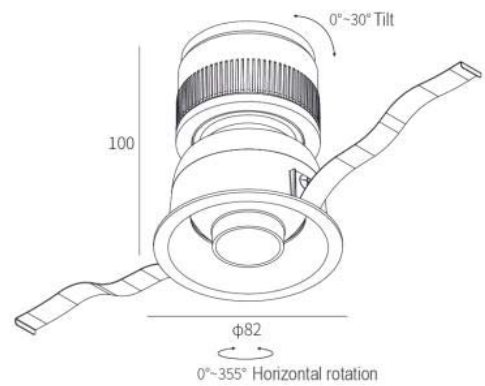

ELLA-SQ75-G-15W

Specification

Type	Downlight
Cutout	Ø75mm.
Glare Cut Off Angle	40°
Weight	0.35 kg
Frame	Die-cast aluminum (matt white)
Cone	Aluminum (mirror finish)
Driver	Remote
IP Rating	IP20 , IP40
Power	15W
Beam Angle	15° , 24° , 36° , 60°
Color Temperature	3000K , 3500K , 4000K
Color Rendering	≥ 90
Rated Lumen Output	900lm

Driver Specifications

Model Number	-
Dimming	Non-Dimmable
Operating Voltage	AC200-240V
Power Consumption(with Driver)	10W
Dimension	L:100 W:36 H:27
Weight	0.2 kg.

Photometric Data

Beam Angle 17°

Beam Angle 25°

Beam Angle 36°

Beam Angle 60°

Cone color