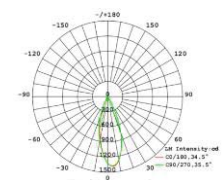

ELLA-SQ75-G-15W

Specification

Type	Downlight
Cutout	Ø75mm.
Glare Cut Off Angle	40°
Weight	0.35 kg
Frame	Die-cast aluminum (matt white)
Cone	Aluminum (mirror finish)
Driver	Remote
IP Rating	IP20 , IP40
Power	15W
Beam Angle	15° , 24° , 36° , 60°
Color Temperature	3000K , 3500K , 4000K
Color Rendering	≥ 90
Rated Lumen Output	900lm

Driver Specifications

Model Number	-
Dimming	Non-Dimmable
Operating Voltage	AC200-240V
Power Consumption(with Driver)	10W
Dimension	L:100 W:36 H:27
Weight	0.2 kg.

Photometric Data

Beam Angle 17°

Beam Angle 25°

Beam Angle 36°

Beam Angle 60°

Cone color