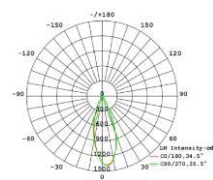

ELLA-SQ75-G-15W

Specification

Type	Downlight
Cutout	Ø75mm.
Glare Cut Off Angle	40°
Weight	0.35 kg
Frame	Die-cast aluminum (matt white)
Cone	Aluminum (mirror finish)
Driver	Remote
IP Rating	IP20 , IP40
Power	15W
Beam Angle	15° , 24° , 36° , 60°
Color Temperature	3000K , 3500K , 4000K
Color Rendering	≥ 90
Rated Lumen Output	900lm

Driver Specifications

Model Number	-
Dimming	Non-Dimmable
Operating Voltage	AC200-240V
Power Consumption(with Driver)	10W
Dimension	L:100 W:36 H:27
Weight	0.2 kg.

Photometric Data

Beam Angle 17°

Beam Angle 25°

Beam Angle 36°

Beam Angle 60°

Cone color