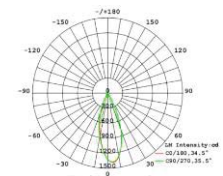

ELLA-SQ75-G-15W

Specification

Type	Downlight
Cutout	Ø75mm.
Glare Cut Off Angle	40°
Weight	0.35 kg
Frame	Die-cast aluminum (matt white)
Cone	Aluminum (mirror finish)
Driver	Remote
IP Rating	IP20 , IP40
Power	15W
Beam Angle	15° , 24° , 36° , 60°
Color Temperature	3000K , 3500K , 4000K
Color Rendering	≥ 90
Rated Lumen Output	900lm

Driver Specifications

Model Number	-
Dimming	Non-Dimmable
Operating Voltage	AC200-240V
Power Consumption(with Driver)	10W
Dimension	L:100 W:36 H:27
Weight	0.2 kg.

Photometric Data

Beam Angle 17°

Beam Angle 25°

Beam Angle 36°

Beam Angle 60°

Cone color