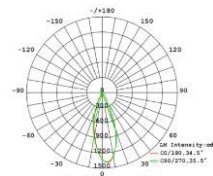

ELLA-SQ75-G-15W

Specification

Type	Downlight
Cutout	Ø75mm.
Glare Cut Off Angle	40°
Weight	0.35 kg
Frame	Die-cast aluminum (matt white)
Cone	Aluminum (mirror finish)
Driver	Remote
IP Rating	IP20 , IP40
Power	15W
Beam Angle	15° , 24° , 36° , 60°
Color Temperature	3000K , 3500K , 4000K
Color Rendering	≥ 90
Rated Lumen Output	900lm

Driver Specifications

Model Number	-
Dimming	Non-Dimmable
Operating Voltage	AC200-240V
Power Consumption(with Driver)	10W
Dimension	L:100 W:36 H:27
Weight	0.2 kg.

Photometric Data

Beam Angle 17°

Beam Angle 25°

Beam Angle 36°

Beam Angle 60°

Cone color