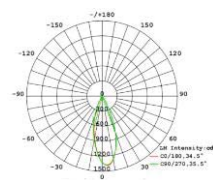

ELLA-SQ75-G-7W

Specification

Type	Downlight
Cutout	Ø75mm.
Glare Cut Off Angle	40°
Weight	0.35 kg
Frame	Die-cast aluminum (matt white)
Cone	Aluminum (mirror finish)
Driver	Remote
IP Rating	IP20 , IP40
Power	7W
Beam Angle	15° , 24° , 36° , 60°
Color Temperature	3000K , 3500K , 4000K
Color Rendering	≥ 90
Rated Lumen Output	420lm

Driver Specifications

Model Number	-
Dimming	Non-Dimmable
Operating Voltage	AC200-240V
Power Consumption(with Driver)	10W
Dimension	L:100 W:36 H:27
Weight	0.2 kg.

Photometric Data

Beam Angle 17°

Beam Angle 25°

Beam Angle 36°

Beam Angle 60°

Cone color