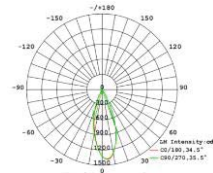

ELLA-SQ75-G-7W

Specification

Type	Downlight
Cutout	Ø75mm.
Glare Cut Off Angle	40°
Weight	0.35 kg
Frame	Die-cast aluminum (matt white)
Cone	Aluminum (mirror finish)
Driver	Remote
IP Rating	IP20 , IP40
Power	7W
Beam Angle	15° , 24° , 36° , 60°
Color Temperature	3000K , 3500K , 4000K
Color Rendering	≥ 90
Rated Lumen Output	420lm

Driver Specifications

Model Number	-
Dimming	Non-Dimmable
Operating Voltage	AC200-240V
Power Consumption(with Driver)	10W
Dimension	L:100 W:36 H:27
Weight	0.2 kg.

Photometric Data

Beam Angle 17°

Beam Angle 25°

Beam Angle 36°

Beam Angle 60°

Cone color