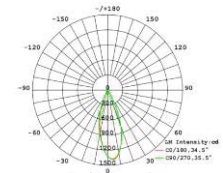

ELLA-SQ75-G-7W

Specification

Type	Downlight
Cutout	Ø75mm.
Glare Cut Off Angle	40°
Weight	0.35 kg
Frame	Die-cast aluminum (matt white)
Cone	Aluminum (mirror finish)
Driver	Remote
IP Rating	IP20 , IP40
Power	7W
Beam Angle	15° , 24° , 36° , 60°
Color Temperature	3000K , 3500K , 4000K
Color Rendering	≥ 90
Rated Lumen Output	420lm

Driver Specifications

Model Number	-
Dimming	Non-Dimmable
Operating Voltage	AC200-240V
Power Consumption(with Driver)	10W
Dimension	L:100 W:36 H:27
Weight	0.2 kg.

Photometric Data

Beam Angle 17°

Beam Angle 25°

Beam Angle 36°

Beam Angle 60°

Cone color