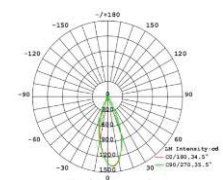

ELLA-SQ75-G-7W

Specification

Type	Downlight
Cutout	Ø75mm.
Glare Cut Off Angle	40°
Weight	0.35 kg
Frame	Die-cast aluminum (matt white)
Cone	Aluminum (mirror finish)
Driver	Remote
IP Rating	IP20 , IP40
Power	7W
Beam Angle	15° , 24° , 36° , 60°
Color Temperature	3000K , 3500K , 4000K
Color Rendering	≥ 90
Rated Lumen Output	420lm

Driver Specifications

Model Number	-
Dimming	Non-Dimmable
Operating Voltage	AC200-240V
Power Consumption(with Driver)	10W
Dimension	L:100 W:36 H:27
Weight	0.2 kg.

Photometric Data

Beam Angle 17°

Beam Angle 25°

Beam Angle 36°

Beam Angle 60°

Cone color