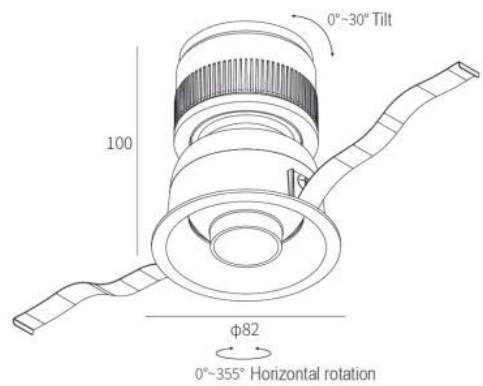

ELLA-SQ75-G-7W

Specification

Type	Downlight
Cutout	Ø75mm.
Glare Cut Off Angle	40°
Weight	0.35 kg
Frame	Die-cast aluminum (matt white)
Cone	Aluminum (mirror finish)
Driver	Remote
IP Rating	IP20 , IP40
Power	7W
Beam Angle	15° , 24° , 36° , 60°
Color Temperature	3000K , 3500K , 4000K
Color Rendering	≥ 90
Rated Lumen Output	420lm

Driver Specifications

Model Number	-
Dimming	Non-Dimmable
Operating Voltage	AC200-240V
Power Consumption(with Driver)	10W
Dimension	L:100 W:36 H:27
Weight	0.2 kg.

Photometric Data

Beam Angle 17°

Beam Angle 25°

Beam Angle 36°

Beam Angle 60°

Cone color